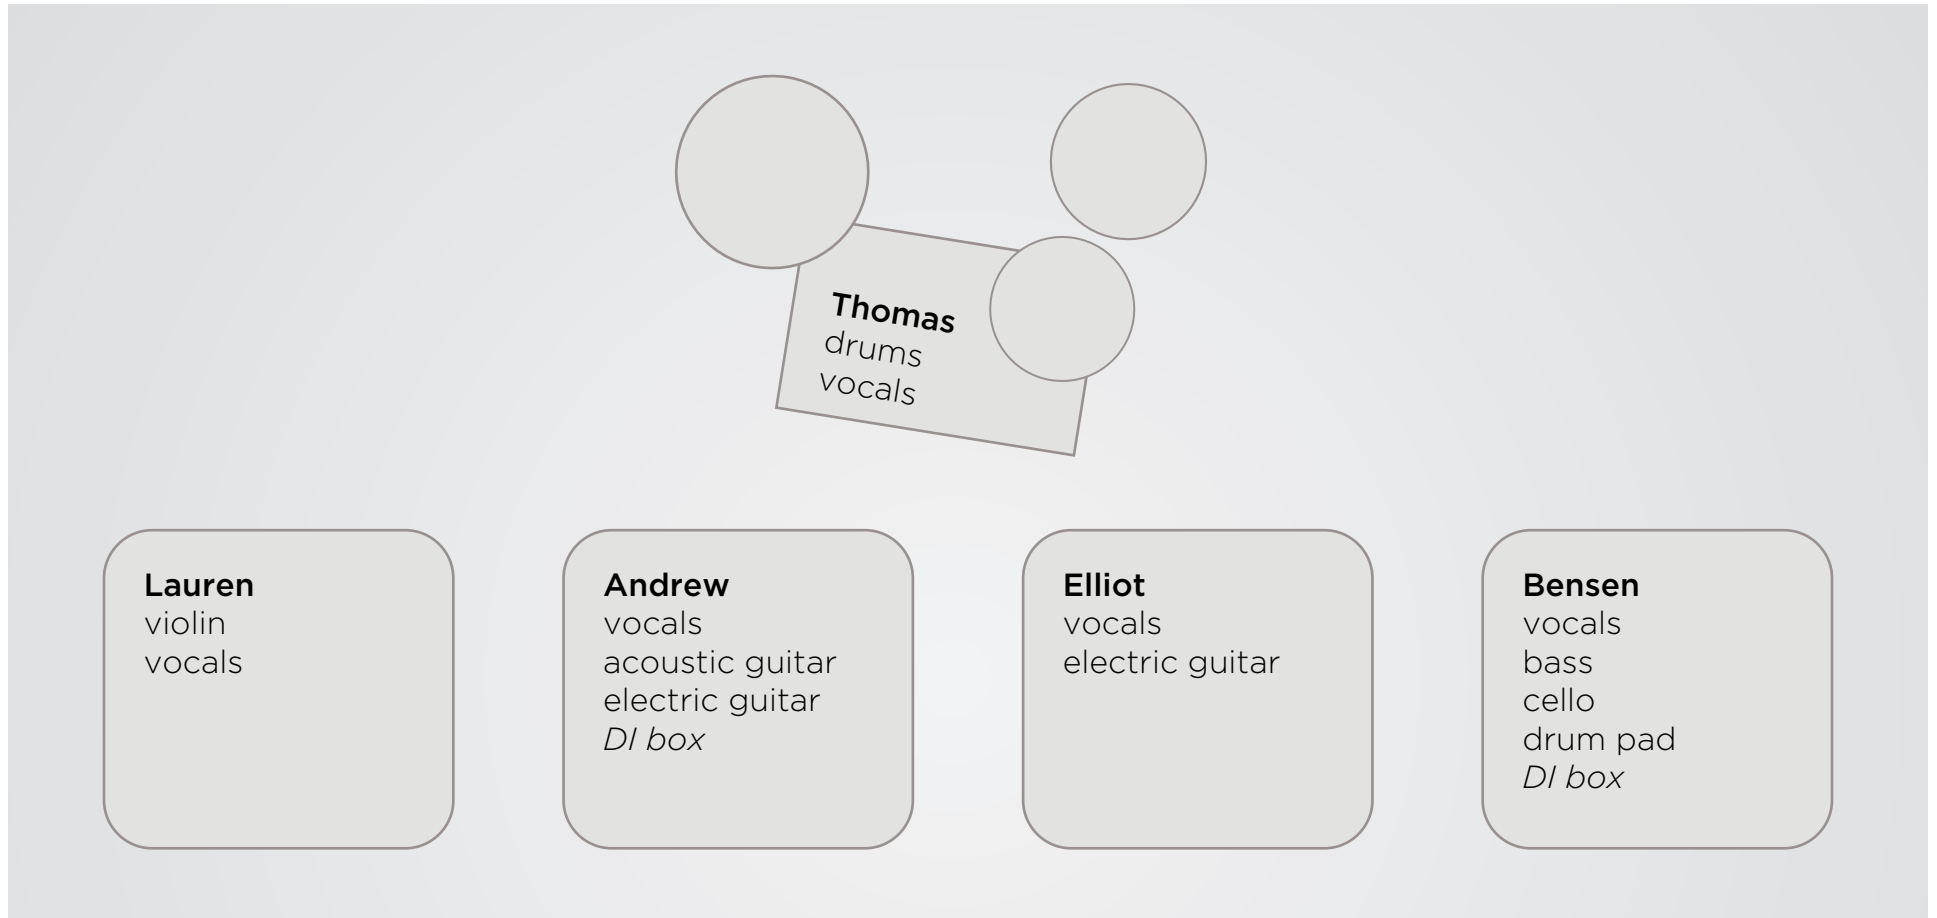

## Stage plot

### Input list

Ch 1: Kick drum	Ch 7: Vocal (drummer)	Ch 13: Acoustic DI
Ch 2: Snare	Ch 8: Vocal (violin)	Ch 14: Electric guitar - amp mic
Ch 3: High toms	Ch 9: Vocal (acoustic guitar)	Ch 15: Electric guitar - amp mic
Ch 4: Floor tom	Ch 10: Vocal (electric guitar)	Ch 16: Bass/cello (amp)
Ch 5: Overhead	Ch 11: Vocal (bass)	Ch 17: Drum pad DI
Ch 6: Overhead	Ch 12: Violin - amp mic	Ch 18: FX return